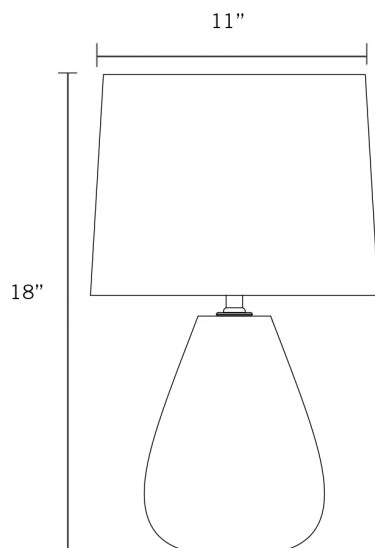

## Teardrop Lamp - Small

MATERIAL: farmhouse stoneware, brass

DIMENSIONS:

- overall: 18" tall
- shade: 8.5" x 11"
- base: 4.75" x 9"
- cord: 6.5'

MAX WATTAGE: 150 watt max

VOLTAGE: 120V incandescent bulbs

CERTIFICATION: UL certified 

SWITCH TYPE: dimmable knob

SWITCH LOCATION: socket

CORD TYPE: cloth covered SVT cord

COLOR OPTIONS:

oat

flax

buckwheat

SHADE OPTIONS: