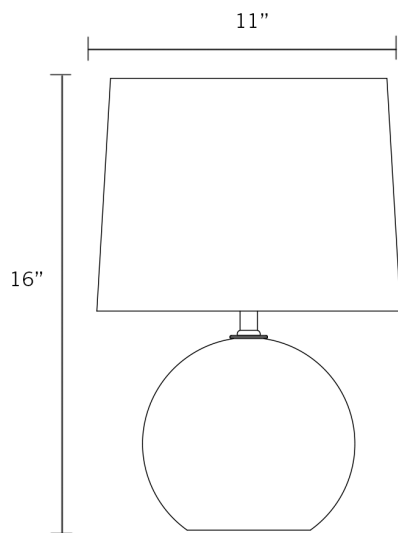

COLOR OPTIONS:

SHADE OPTIONS: