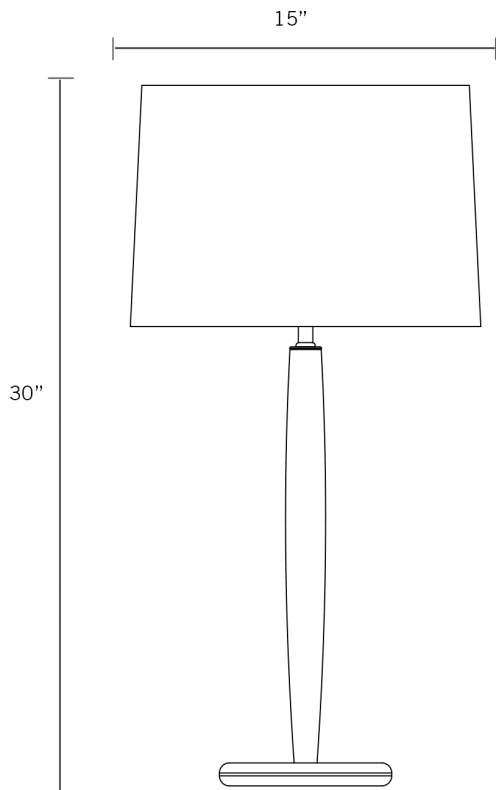

## Pin Lamp

MATERIAL: maple wood, walnut wood, brass

DIMENSIONS:

- overall: 30" tall
- shade: 10.5" x 15"
- base: 7.5" x 19"
- cord: 6.5'

MAX WATTAGE: 150 watt max

VOLTAGE: 120V incandescent bulbs

CERTIFICATION: UL certified 

SWITCH TYPE: dimmable knob

SWITCH LOCATION: socket

CORD TYPE: cloth covered SVT cord

COLOR OPTIONS:

maple

walnut

SHADE OPTIONS:

ivory  
burlap