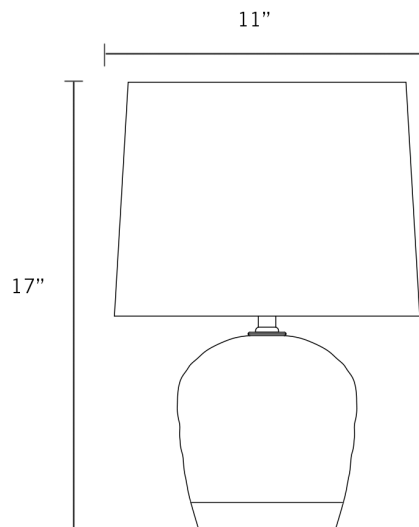

COLOR OPTIONS:

organic
milk glaze

SHADE OPTIONS:

ivory
burlap

ivory
linen

oat
linen