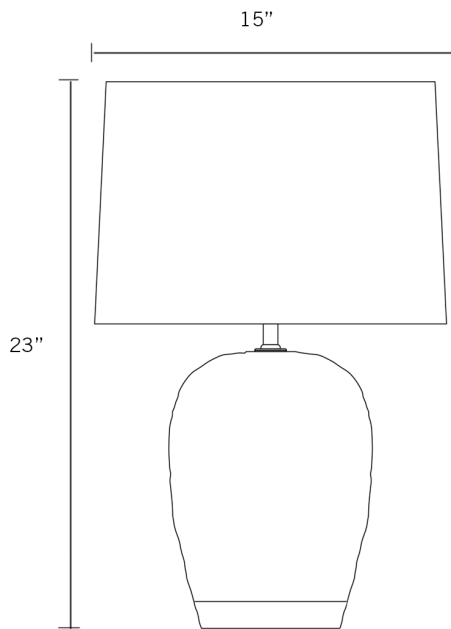

COLOR OPTIONS:

organic
milk glaze

SHADE OPTIONS:

ivory
burlap

ivory
linen

oat
linen