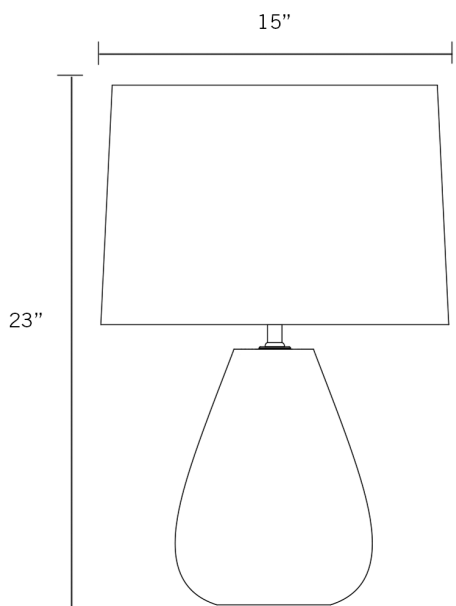

COLOR OPTIONS:

SHADE OPTIONS: