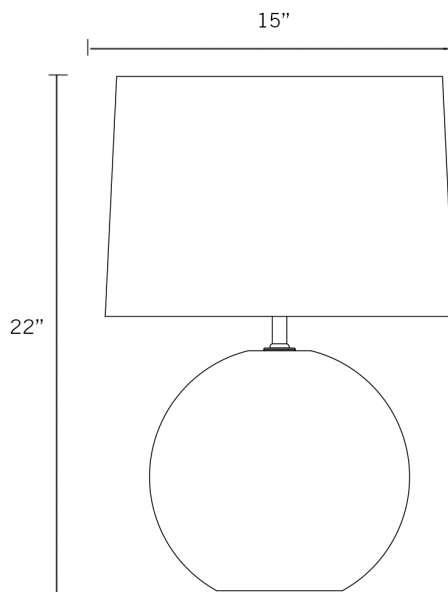

Ball Lamp - Large

MATERIAL: farmhouse stoneware, brass

DIMENSIONS:

- overall: 22" tall
- shade: 10.5" x 15"
- base: 10.75" x 10.5"
- cord: 6.5'

MAX WATTAGE: 150 watt max

VOLTAGE: 120V incandescent bulbs

CERTIFICATION: UL certified 

SWITCH TYPE: dimmable knob

SWITCH LOCATION: socket

CORD TYPE: cloth covered SVT cord

COLOR OPTIONS:

oat

flax

buckwheat

SHADE OPTIONS: