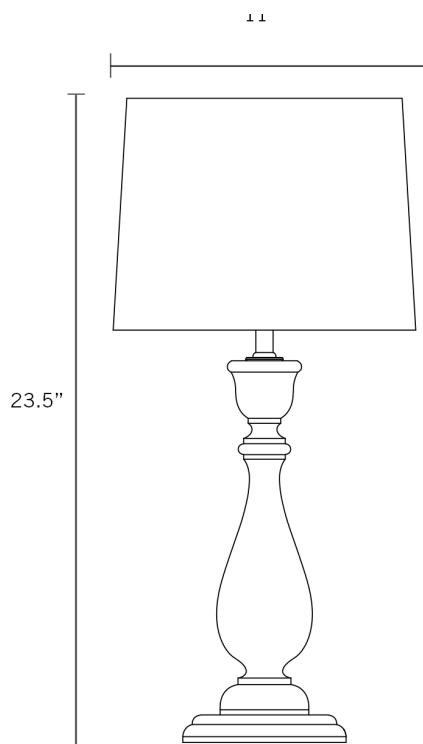

Essex Lamp

MATERIAL: maple wood, walnut wood, brass

DIMENSIONS:

- overall: 23.5" tall
- shade: 8.5" x 11"
- base: 6" x 14"
- cord: 6.5'

MAX WATTAGE: 150 watt max

VOLTAGE: 120V incandescent bulbs

CERTIFICATION: UL certified 

SWITCH TYPE: dimmable knob

SWITCH LOCATION: socket

CORD TYPE: cloth covered SVT cord

COLOR OPTIONS:

maple

walnut

SHADE OPTIONS:

ivory
burlap