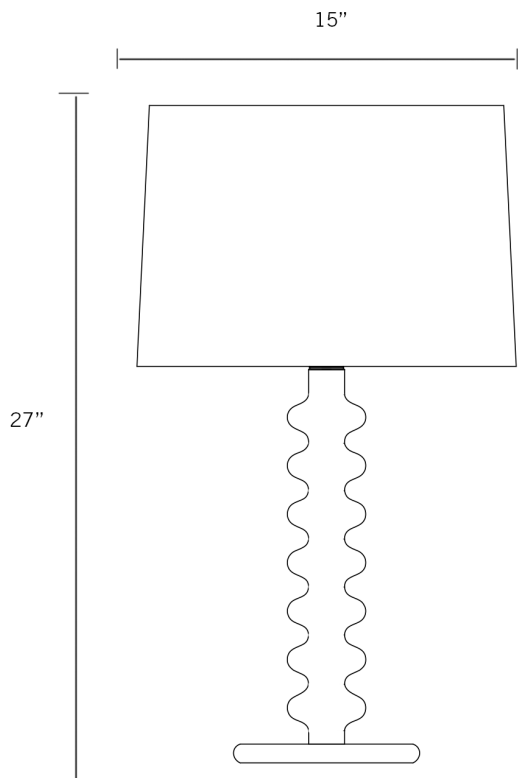

Brancusi Lamp

MATERIAL: maple wood, walnut wood, brass

DIMENSIONS:

- overall: 27" tall
- shade: 10.5" x 15"
- base: 7.5" x 17"
- cord: 6.5'

MAX WATTAGE: 150 watt max

VOLTAGE: 120V incandescent bulbs

CERTIFICATION: UL certified 

SWITCH TYPE: dimmable knob

SWITCH LOCATION: socket

CORD TYPE: cloth covered SVT cord

COLOR OPTIONS:

maple

walnut

SHADE OPTIONS:

ivory
burlap