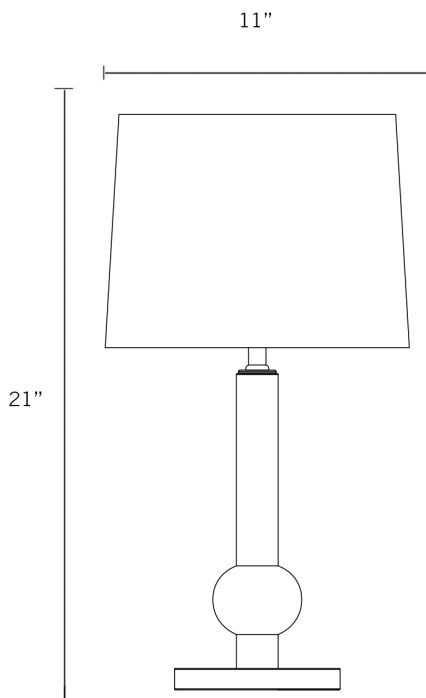

## Bop Lamp

---

MATERIAL: maple wood, walnut wood, brass

DIMENSIONS:

- overall: 21" tall
- shade: 8.5" x 11"
- base: 6" x 12"
- cord: 6.5'

MAX WATTAGE: 150 watt max

VOLTAGE: 120V incandescent bulbs

CERTIFICATION: UL certified 

SWITCH TYPE: dimmable knob

SWITCH LOCATION: socket

CORD TYPE: cloth covered SVT cord

COLOR OPTIONS:

---

maple

walnut

SHADE OPTIONS: